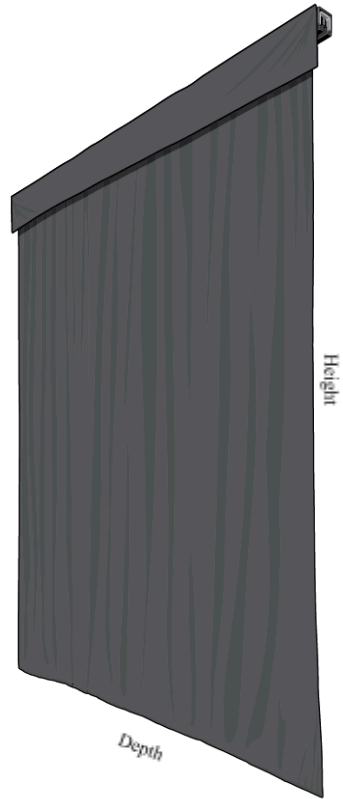

Golf Room Curtains – Specifications

Listing Height	Actual Curtain Height	Optional Valence Height
129"	127"	10.5"
126"	124"	10.5'
123"	121"	10.5'
120"	118"	10.5'
117"	115"	10.5"
114"	112"	10.5"
111"	109"	10.5"
108"	106"	10.5"
105"	103"	10.5"
102"	100"	10.5"
99"	97"	10.5"
96"	94"	10.5"
93"	91"	10.5"
90"	88"	10.5"
87"	85"	10.5"
84"	82"	10.5"

Listing Depth	Actual Curtain Width	# of Tracks in Hardware Kit	# of Rollers in Hardware Kit	Optional Valence Depth
144"	158.4"	3	33	144"
96"	105.6"	2	23	96"
48"	52.8"	1	12	48"

Actual Curtain Height is shorter than Room Height to account for ceiling hardware.
 Actual Curtain Width is larger than Listing Depth to achieve a natural draping effect.