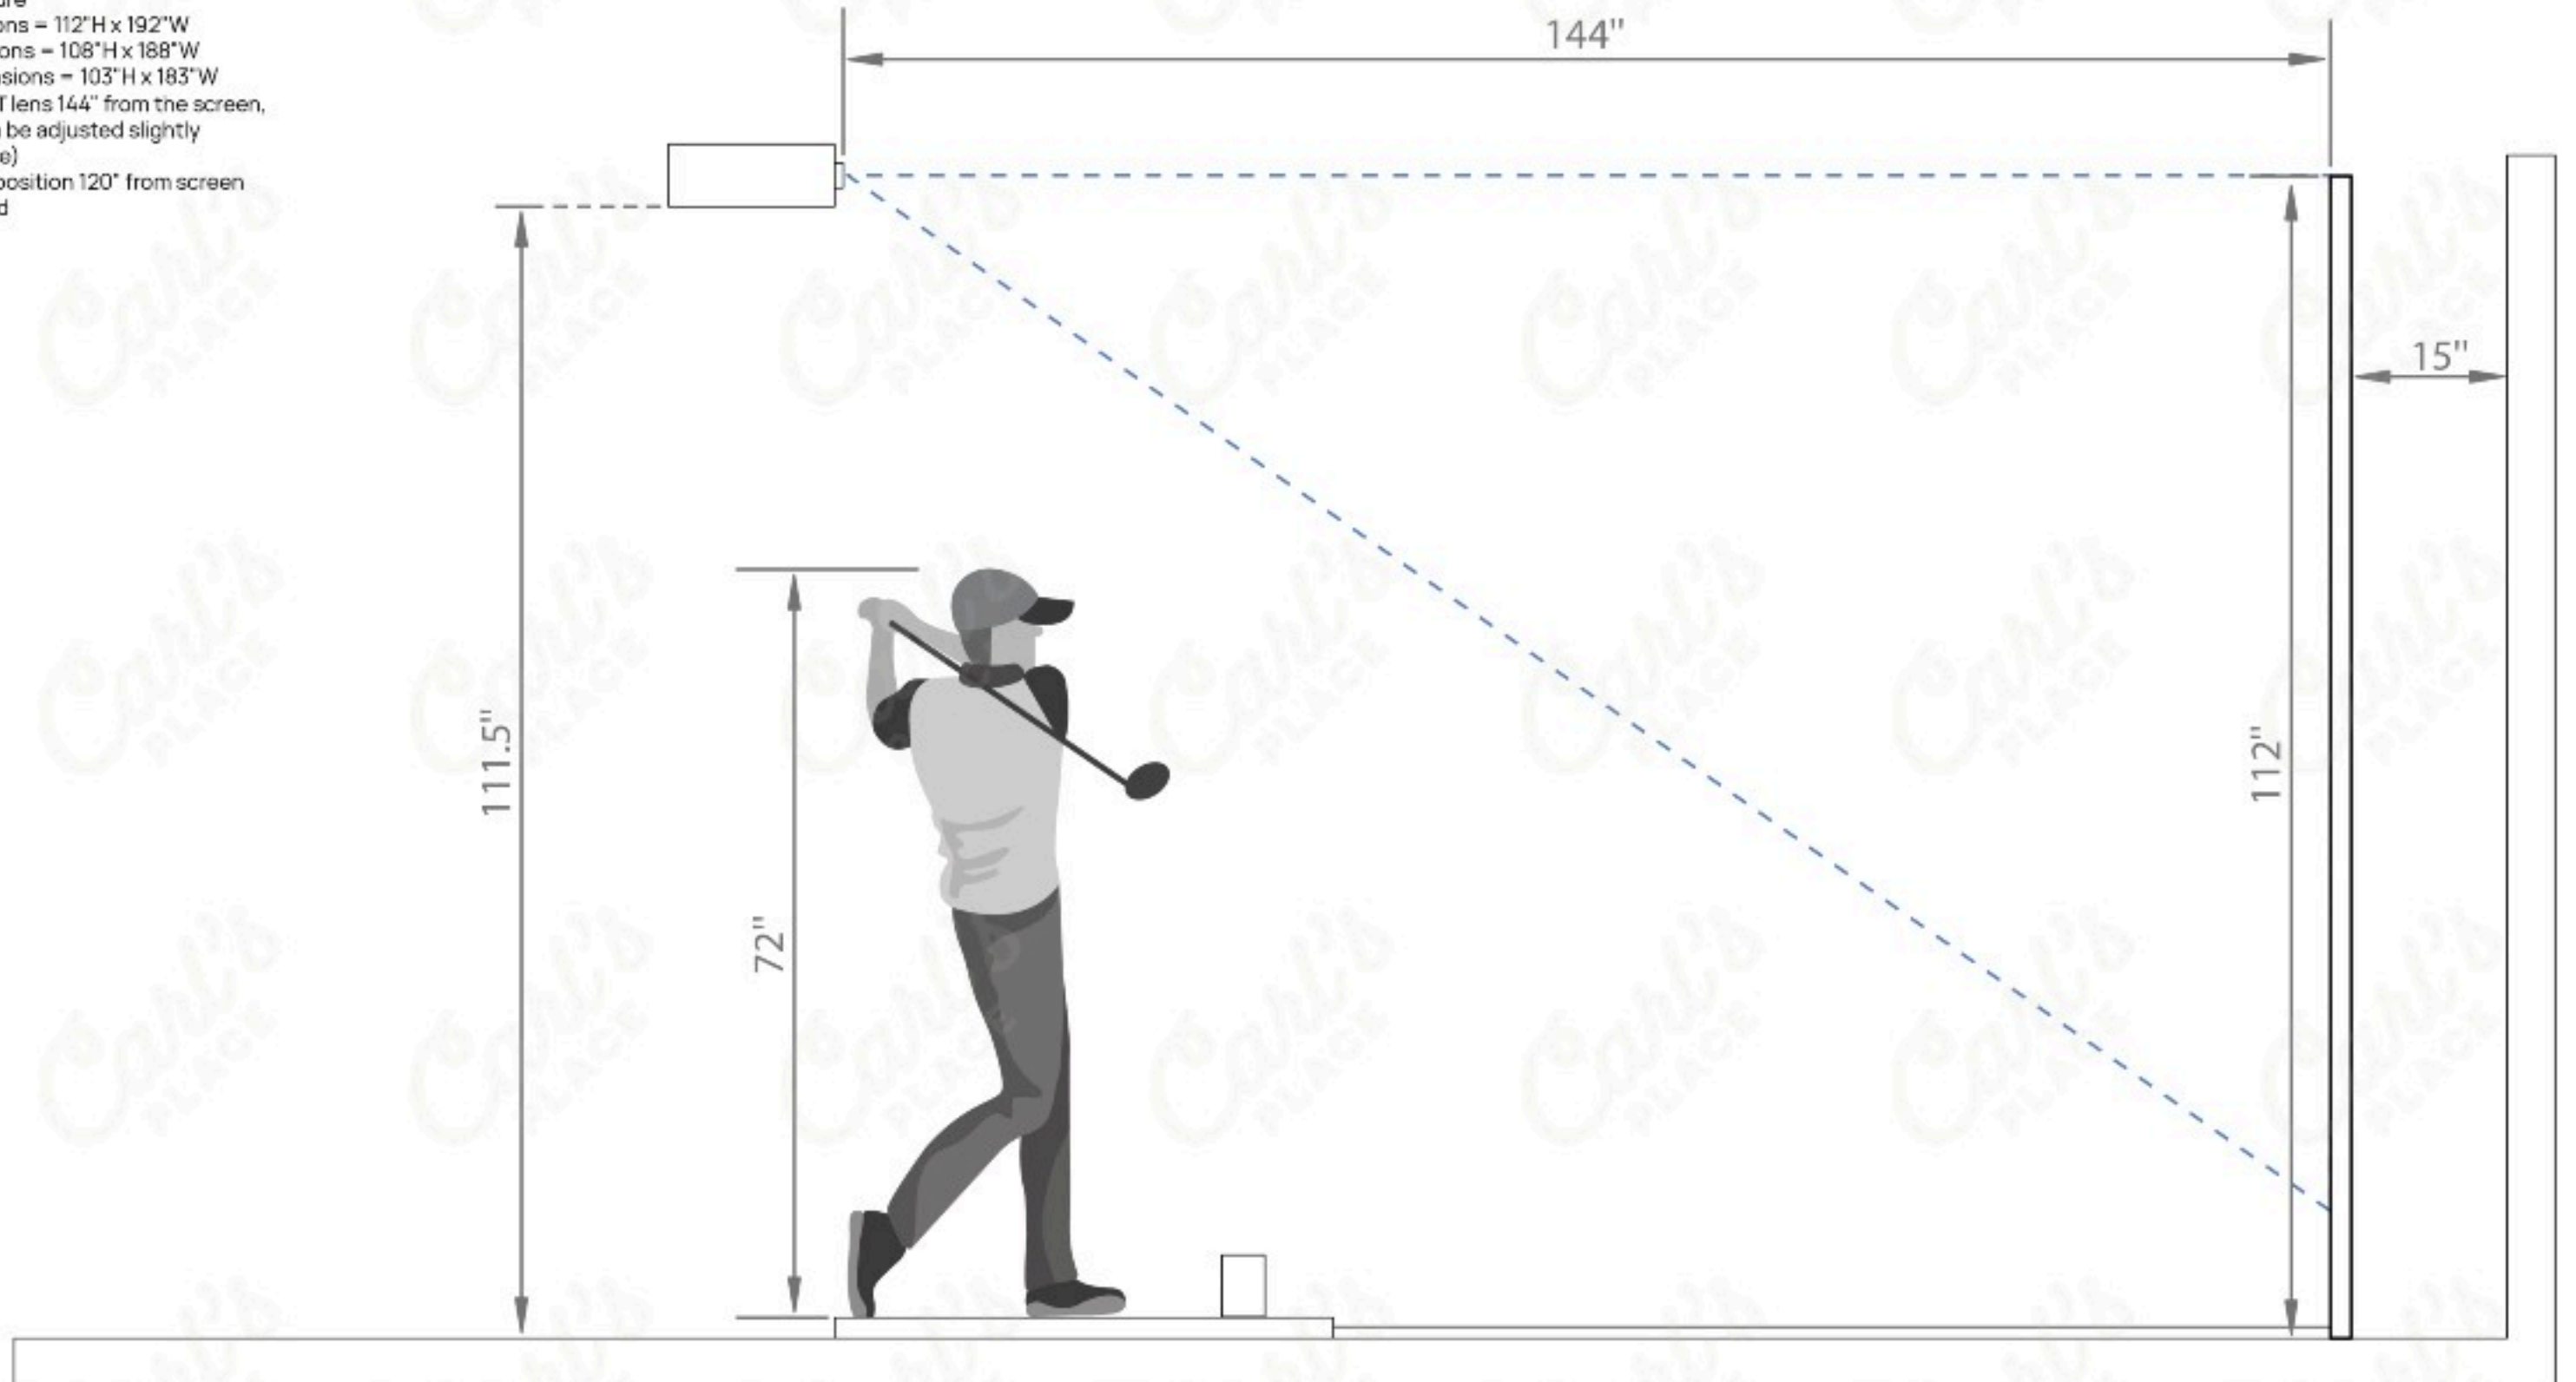

Screen only - No Enclosure

- Overall Frame Dimensions = 112"H x 192"W

- Overall screen dimensions = 108"H x 188"W

- Viewable screen dimensions = 103"H x 183"W

Projector: BenQ TH671ST lens 144" from the screen,  
111.5" from the floor (can be adjusted slightly  
depending on preference)

Hitting Mat: Center tee position 120" from screen  
Launch Monitor GC Quad

	Hitting Mat 4' x 5' (Tee position to be located 120" from screen)
	Launch Monitor GC Quad
	Computer Desk
	BenQ TH671ST (Lens centered to screen)
	HDMI/Power and Data cable (suggested locations, consult electrician)
	Turf
	Wooden flooring
	HDMI IN / OUT
	Power and Data cable