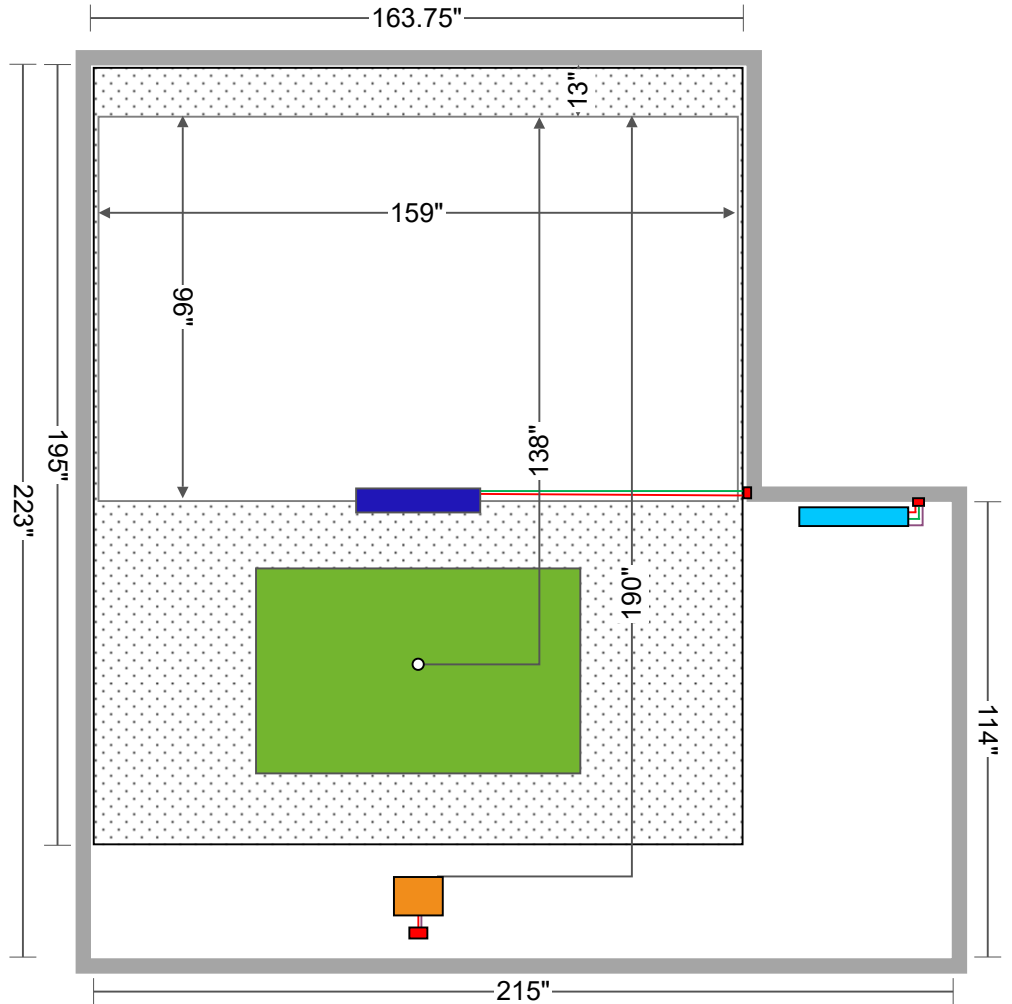

CREATED BY *Carl's* PLACE

DESIGN SERVICE FOR

-  Uneekor Eye XO
-  True Strike Academy and Tee location
-  BenQ TK700STi Projector
-  Computer
-  HDMI/Power/Data Outlets (suggested location)
-  Turf Flooring
-  HDMI Cable
-  Cat 5E Data Cable
-  Power Cable

CREATED BY *Carl's PLACE*

DESIGN SERVICE FOR

Pro Golf Enclosure 122"H x 159"W x 96"D

Viewable Screen: 113"H x 150"W

Projector: BenQ TK700STI (Lens 190" from screen)

True Strike Hitting Mat (Center Tee Position 138" from screen)

Eye XO Launch Monitor (Mounted to frame 96" from screen)